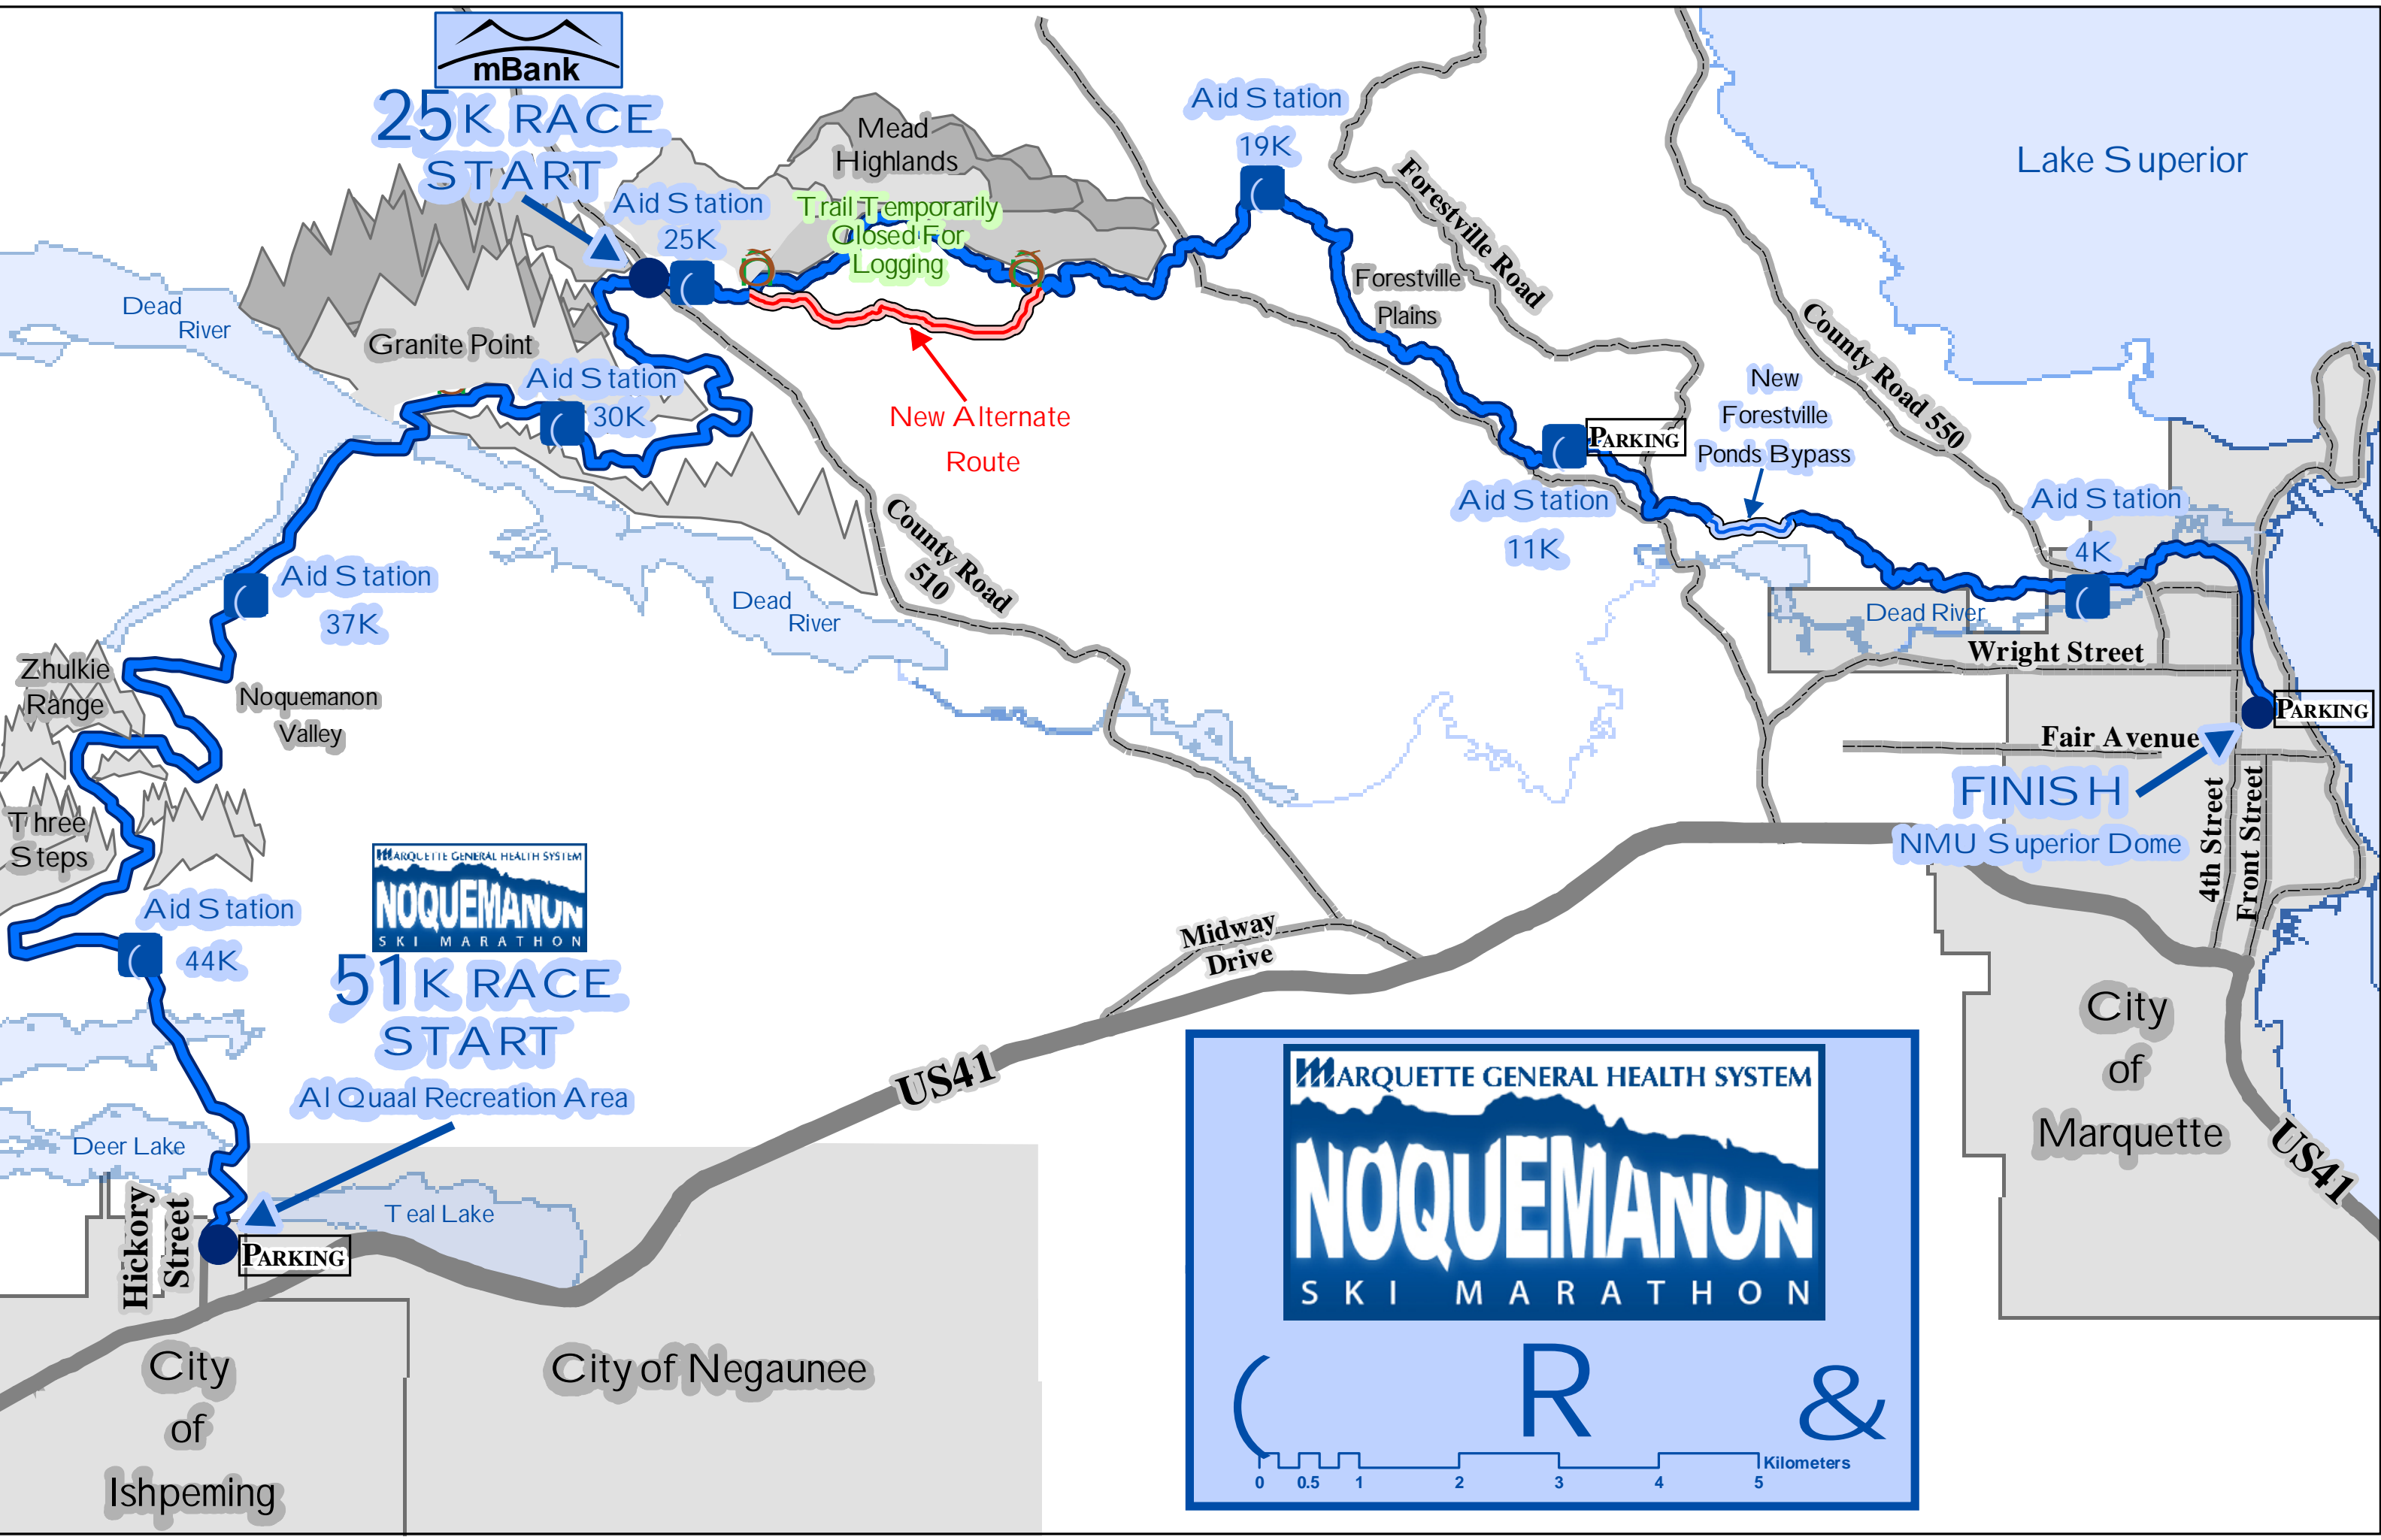

mBank
25K RACE START

NOQUEMANON
SKI MARATHON

51K RACE START

MARQUETTE GENERAL HEALTH SYSTEM
NOQUEMANON
SKI MARATHON

0 0.5 1 2 3 4 5 Kilometers

FINISH
NMU Superior Dome