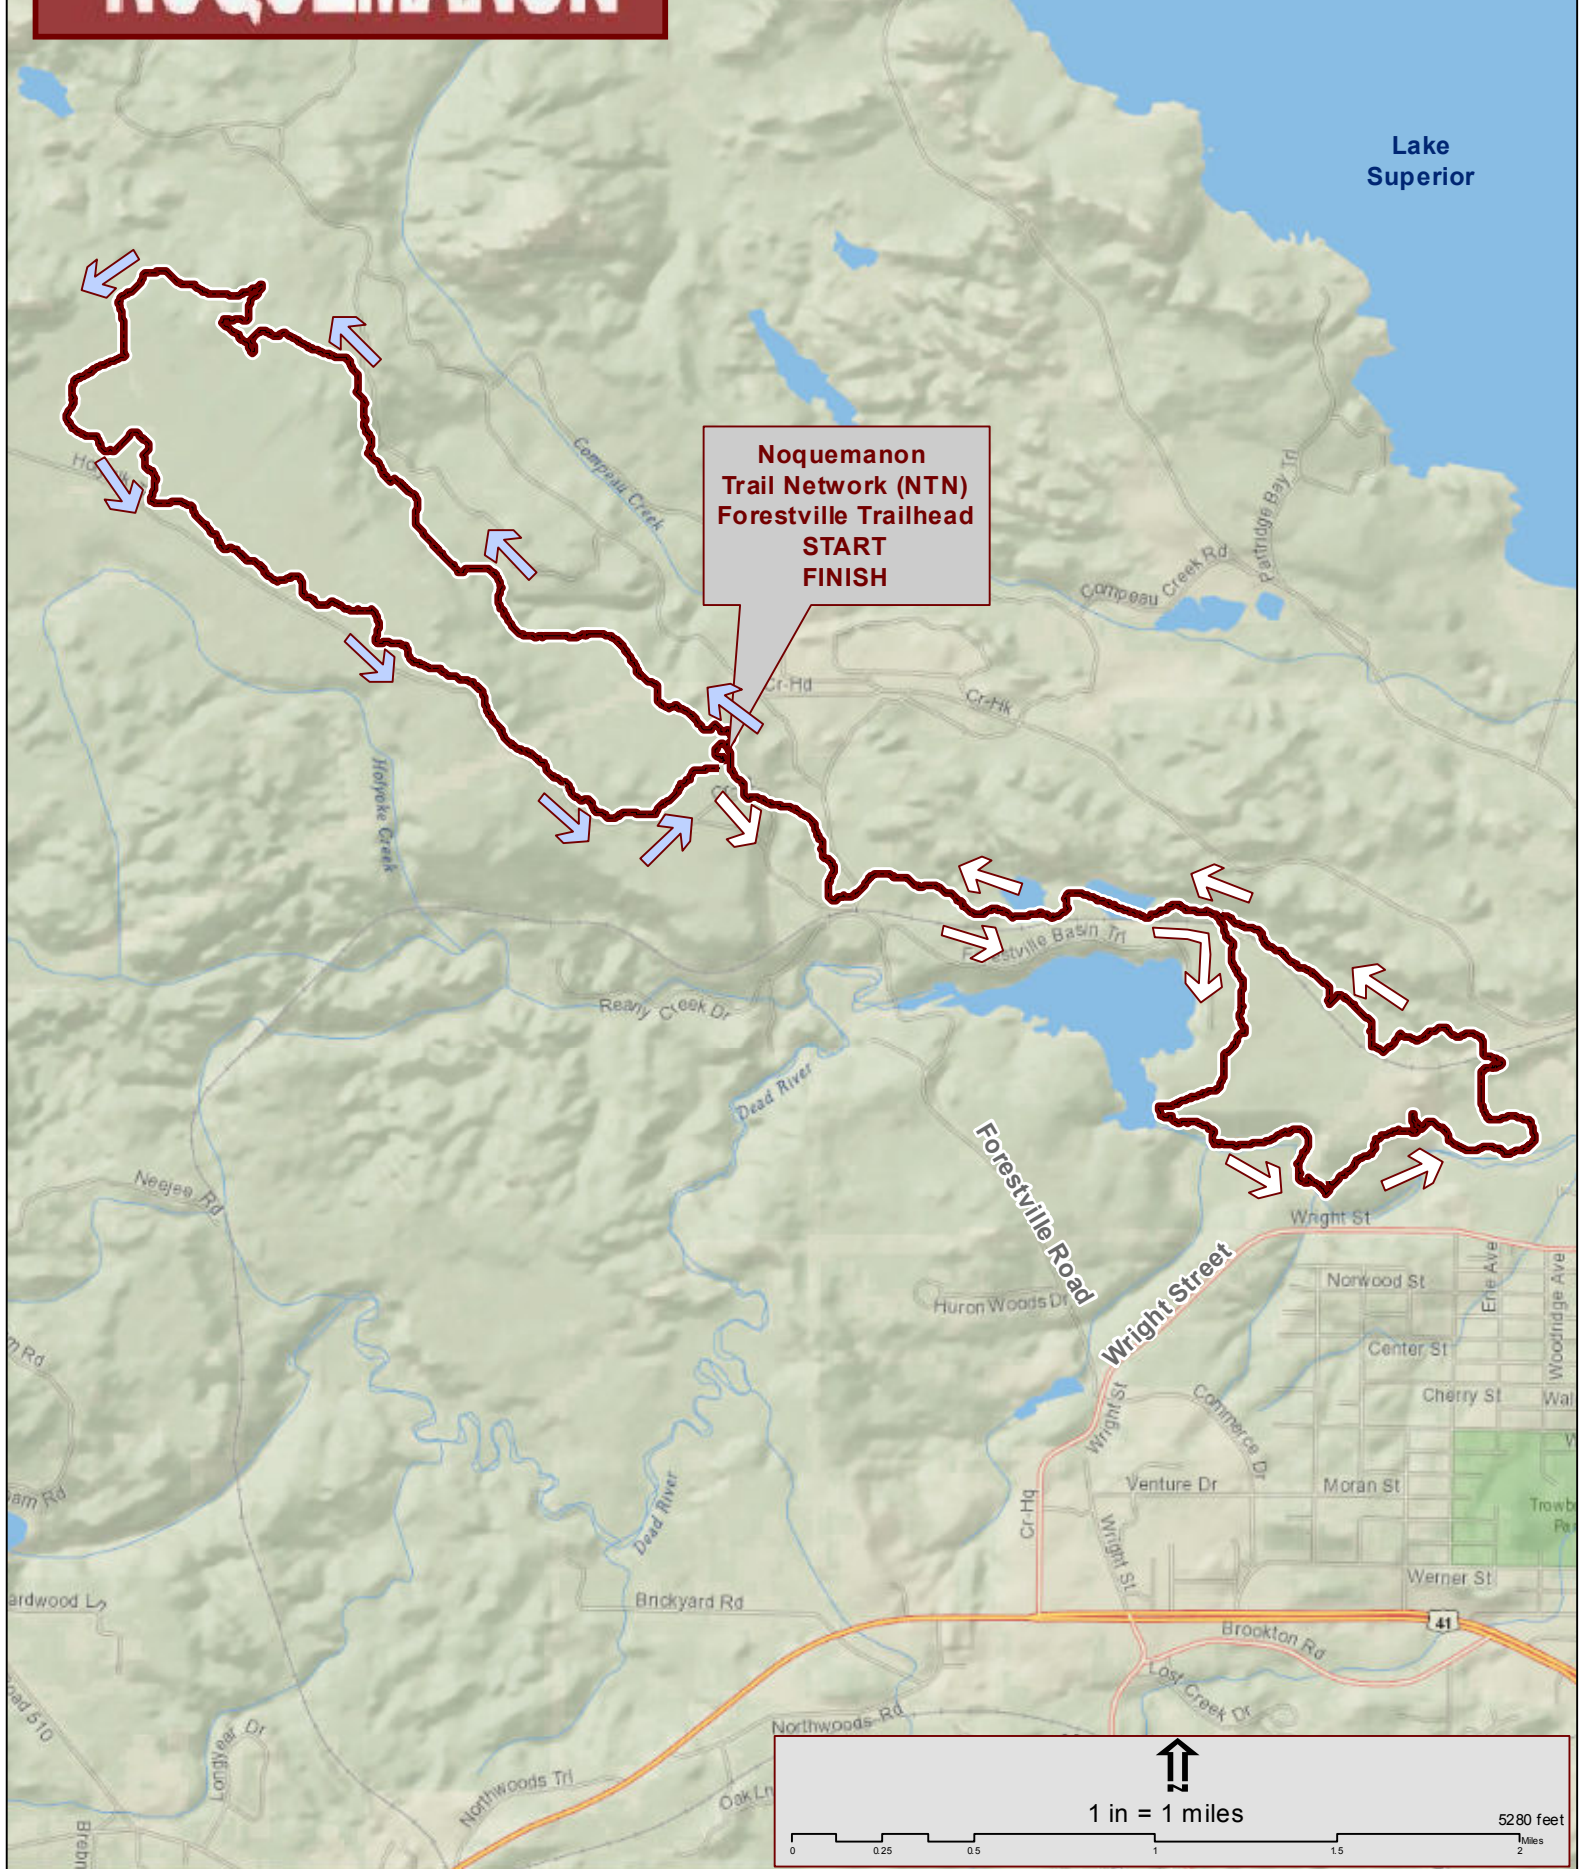

NOQUEMANON

Noque Snow Bike Race

Noquemanon
Trail Network (NTN)
Forestville Trailhead
START
FINISH

Lake Superior